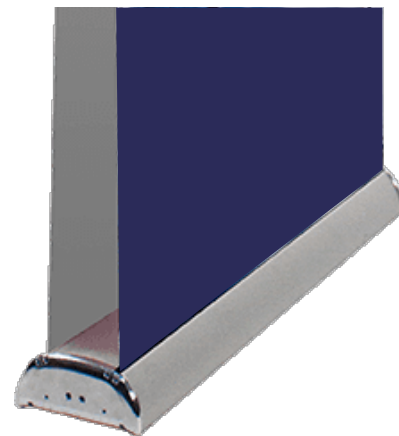

DOUBLE SIDED roller banner

A premium double-sided unit

- Includes two graphics 0.85m/1m wide × 2m high (850mm/1000mm × 2000mm)
- Bespoke-printed graphics printed on 400gsm anti-curl, anti-scuff, anti-glare SoFlat
- Snap-clip top rail with end-caps
- Chrome-finished end covers for base unit
- Three-part bungee pole
- Includes carry bag

Available sizes

850mm-wide

1000mm-wide

Specification

Unit size	850 wide	1000 wide
Overall Width	890mm	1040mm
Overall Height	2120mm	2120mm
Overall Depth	190mm	190mm
Graphic Width	850mm	1000mm
Graphic Height	2150mm	2150mm
Visible Graphic Height	850mm	1000mm
Visible Graphic Height	2000mm	2000mm
Weight	6kg	7kg
Warranty	12 months	12 months