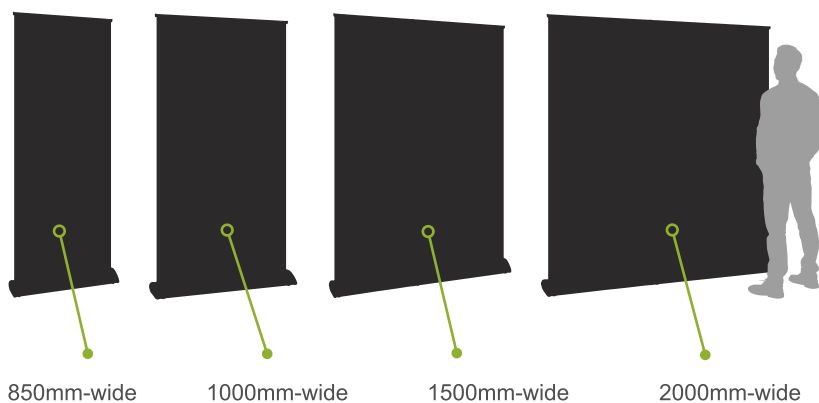

PREMIUM roller banner

Premium unit with wide versions available

- Bespoke-printed graphic printed on 400gsm anti-curl, anti-scuff, anti-glare SoFlat
- Heavy-duty bungee pole and socket base
- Large internal graphic housing
- Adjustable feet underneath base for uneven floors
- Snap-clip top rail
- Includes premium padded carry bag
- Includes premium carry bag

Available sizes

850mm-wide

1000mm-wide

1500mm-wide

2000mm-wide

Your choice of
template / artwork

Specification

Unit size	850 wide	1000 wide	1500 wide	2000 wide
Overall Width	870mm	1020mm	1520mm	2020mm
Overall Height	2200mm	2200mm	2200mm	2200mm
Graphic Width	850mm	1000mm	1500mm	2000mm
Graphic Height	2150mm	2150mm	2150mm	2150mm
Visible Graphic Width	850mm	1000mm	1500mm	2150mm
Visible Graphic Height	2000mm	2000mm	2000mm	2000mm
Weight	5.5kg	6kg	9kg	12kg
Warranty	12 months	12 months	12 months	12 months